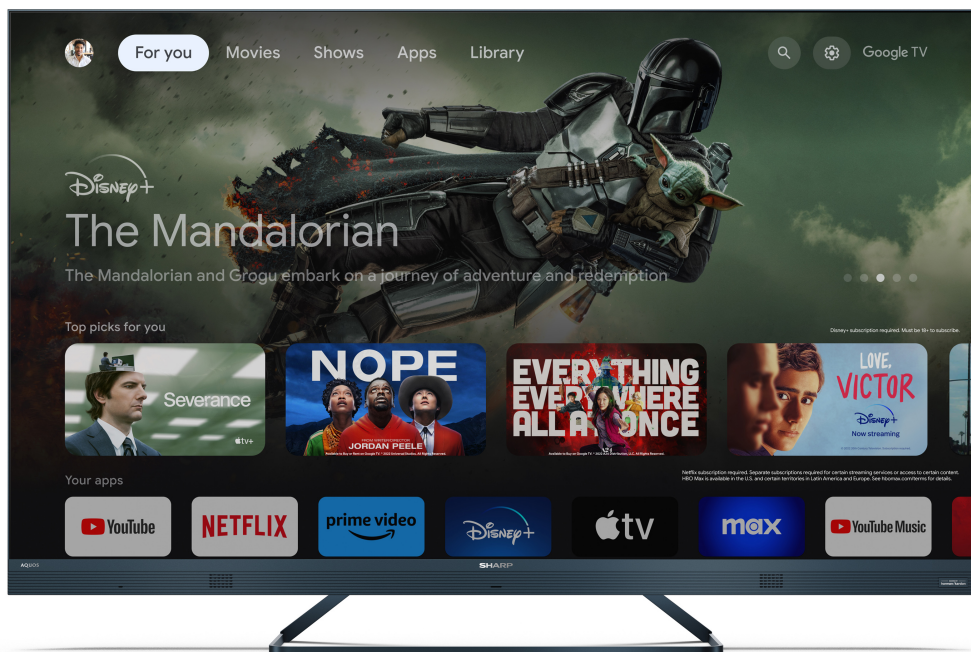

# 55" 4K ULTRA HD 144Hz QUANTUM DOT SHARP GOOGLE TV™

The 55FQ5EG is a 4K Ultra High Definition 144Hz Frameless Quantum Dot Sharp Google TV™ with exceptional multimedia and gaming functionality.