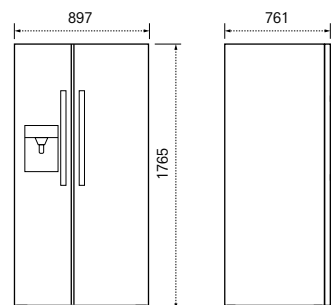

MKRF 490 SBS NF WT E XS

Side by Side fridge

Highlighted features

Energy class E

TOTAL NO FROST cooling system

Internal LED lights

Digital display

General features

- 520 L total net capacity
- Super cooling function
- Super freezing function
- Digital control system with display

Technical specifications

- Energy class E
- Climate class SN/N/ST/T
- Water&Ice dispenser

Fridge features

- 338 L net fridge capacity
- 4 glass shelves and 2 fruit and vegetable drawers
- 5 door trays

Product dimensions (LxDxH)

- 897x761x1765 mm

Freezer features

- 182 L net freezer capacity
- 2 drawers and 3 glass shelves
- 3 door trays