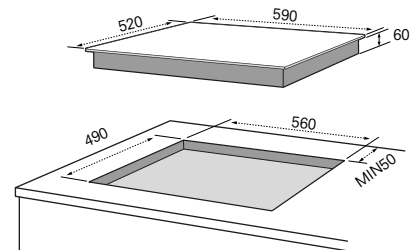

MKHI 604 WH

Flush mount 60 cm induction hob

Highlighted features

Booster function

Slide touch controls

Slide touch controls

Features

- 4 cooking zones
- Booster function
- Independent timer for every zone

Technical specifications

- 4 mm thick glass-ceramic
- Maximum power input adjustable to 5 levels (2.8 kW / 3.5 kW / 4.5 kW / 5.8 kW / 7 kW)
- 2 x 1200/1500W cooking zones
- 2 x 2300/2600W cooking zones
- White LED light

Product dimensions (LxH)

- 590x520 mm

MKHI 604 WH

White glass-ceramic design

*Luce a LED rossa