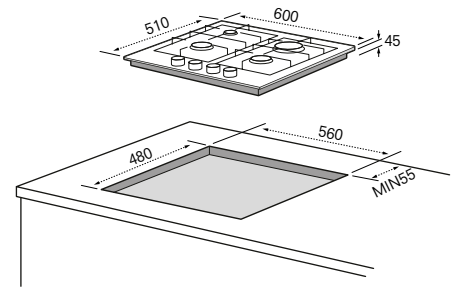

MKHG 6031-ED TC XS

Built-in 60 cm gas hob with 4 burners

Highlighted features

Width 60 cm

Triple crown

Low edge
6 mm

Features

- 4 gas burners
- Triple crown

Technical specifications

- Matte black cast iron pan supports
- Integrated ignition
- Safety valve
- 1 x 1.0 kW auxiliary burner
- 2 x 1.75 kW semi-rapid burners
- 1 x 3.6 kW triple crown burner

Product dimensions (LxH)

- 590x510mm

MKHG 6031-ED TC XS

Stainless steel design