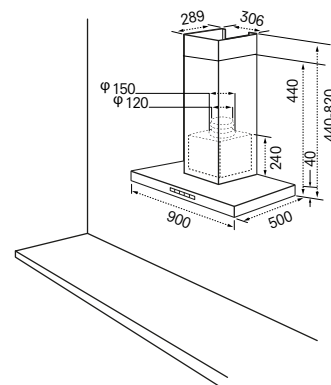

MKHD T908-ED TOUCH BK/XS

Extraction and filtering T hood

Highlighted features

Energy class A

LED lights

3 speeds + intensive

Slide touch controls

Width 90 cm**

Features

- Extraction and filtering T hood
- 90 cm wide (MKHD T908-ED Touch BK/XS)
- Slide touch controls

Optional accessories

- Carbon filters (KIT/CHFIL CA2 € 38.00)

Technical specifications

- Energy class A
- Extraction capacity 800 (m³/h)
- 3 speeds plus intensive
- 66 dbA noise level at maximum speed
- 3 aluminium filters*