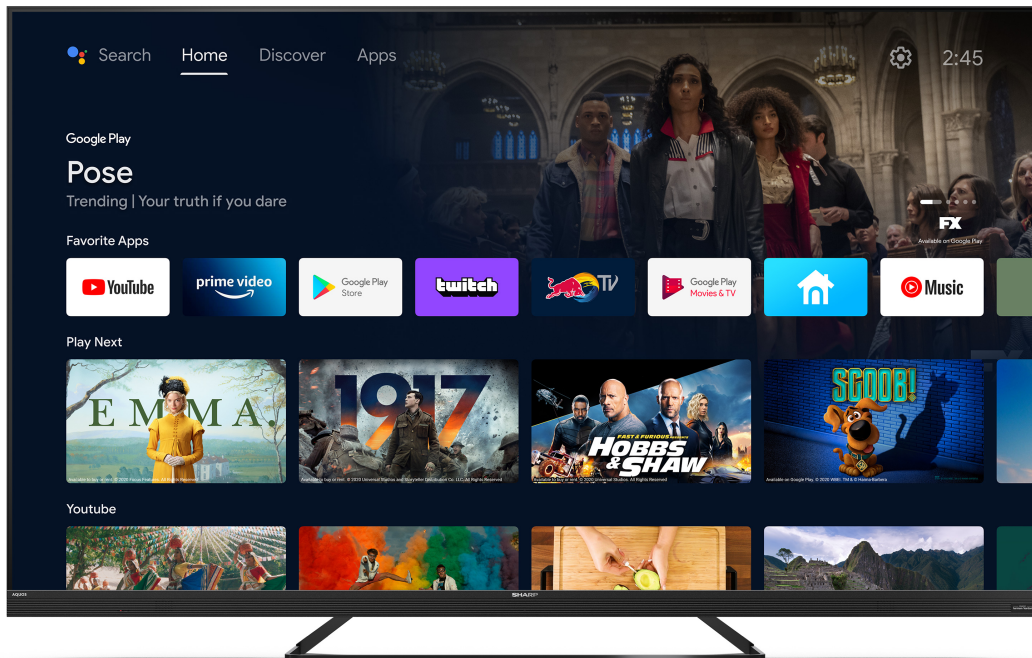

65EQ3EA
Ref: 4T-C65EQ3EM2AG

65" 4K ULTRA HD QUANTUM DOT SHARP ANDROID TV™

The 65EQ3EA is a 4K Ultra High Definition Frameless Quantum Dot Sharp Android TV™ with exceptional multimedia functionality.

Frameless

androidtv

PREMIUM SOUND BY
harman / kardon

HIGHLIGHTS

- 4K Ultra HD Android TV™ with Quantum Dot
- Full Aluminium Slim Frameless Design
- HDMI 2.1 with eARC and ALLM
- Dolby Vision™ - cinema-inspired HDR
- Dolby Atmos® - full 360° sound experience
- DTS:X immersive audio codec
- DTS Virtual:X 3D audio post processing
- Hybrid HARMAN/KARDON® Speaker System
- AQUOS UltraClear Video Processor
- AQUOS Smooth Motion - Frame Interpolation Technology
- Light Sensor with OPC (Optical Picture Control)

Sharp 65EQ3EA displays the ultimate colour gamut using Quantum Dot Technology – Q-COLOUR. Any HDR or Dolby Vision content looks life-like with perfect colour reproduction.

The Hybrid Harman/Kardon sound system has a unique driver setup - front firing tweeters and down firing woofers. A combination that ensures perfect sound clarity and solid bass reproduction.