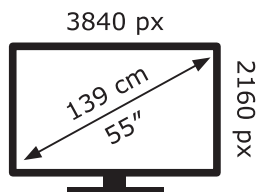

ENERG ⚡

LG Electronics

OLED55C26LD

81 kWh/1000h

ABCDEF**G**

152 kWh/1000h

2019/2013