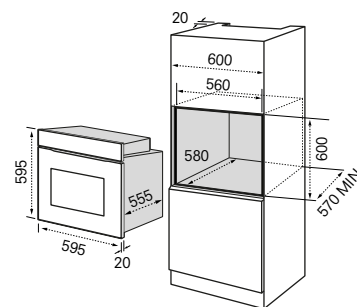

MKO 906-PR M XS

Multi-function oven

Highlighted features

70-litre capacity

96 mm control panel

Internal ventilation

Cooking on three levels

Easy to clean enamel

Optional accessories

- Telescopic guides (KIT/TLR 1L € 86.00)

Technical specifications

- Energy class A
- 70-litre capacity
- 9 cooking functions
- Operating temperatures 50°-250°C
- Inside light
- Circular heating element

Product dimensions (LxDxH)

- 595x575x595 mm

MKO 906-PR M XS

Stainless steel design