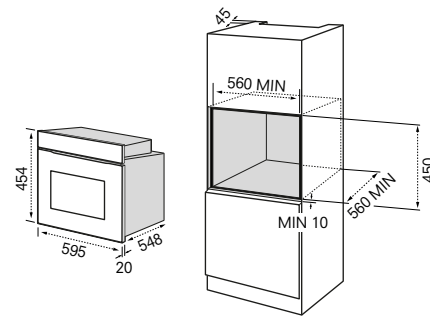

MKMW 45509C-ED BK

Combined microwave oven

Highlighted features

Capacity 50 litres

45 cm height

Internal ventilation

Microwave cooking

Combined cooking

Cooking functions

Features

- Internal steel cavity
- Electronic touch programmer
- Triple glazed door
- Tangential ventilation

Included accessories

- Wire rack
- Enamelled oven tray
- Glass oven tray

Technical specifications

- 50-litre capacity
- 5 power levels
- 16 cooking functions
- 3 preset defrosting programs
- 13 preset cooking programs
- Operating temperature 50°-250°C
- Inside light
- Circular heating element
- Pizza function

Product dimensions (LxDxH)

- 595x568x454 mm

MKMW 45509C-ED BK

Black glass design