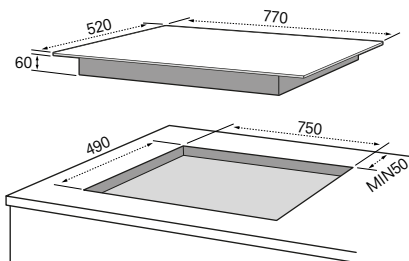

MKHI 774 1BR BK

Flush mount 77 cm induction hob

Highlighted features

Bridge function

Booster function

Slide touch controls

Power management

Features

- 4 cooking zones
- Booster function
- 1 Bridge zone
- Independent timer for every zone
- Red LED light

Technical specifications

- 4 mm thick glass-ceramic
- 2 x 1800/3000W cooking zones
- 1 x 3000/4000W cooking zone
- 1 x 1400/2000W cooking zone
- Maximum power input adjustable to 2 levels (3 kW / 7 kW)

Product dimensions (LxH)

- 770x520 mm

MKHI 774 1BR BK

Black glass-ceramic design